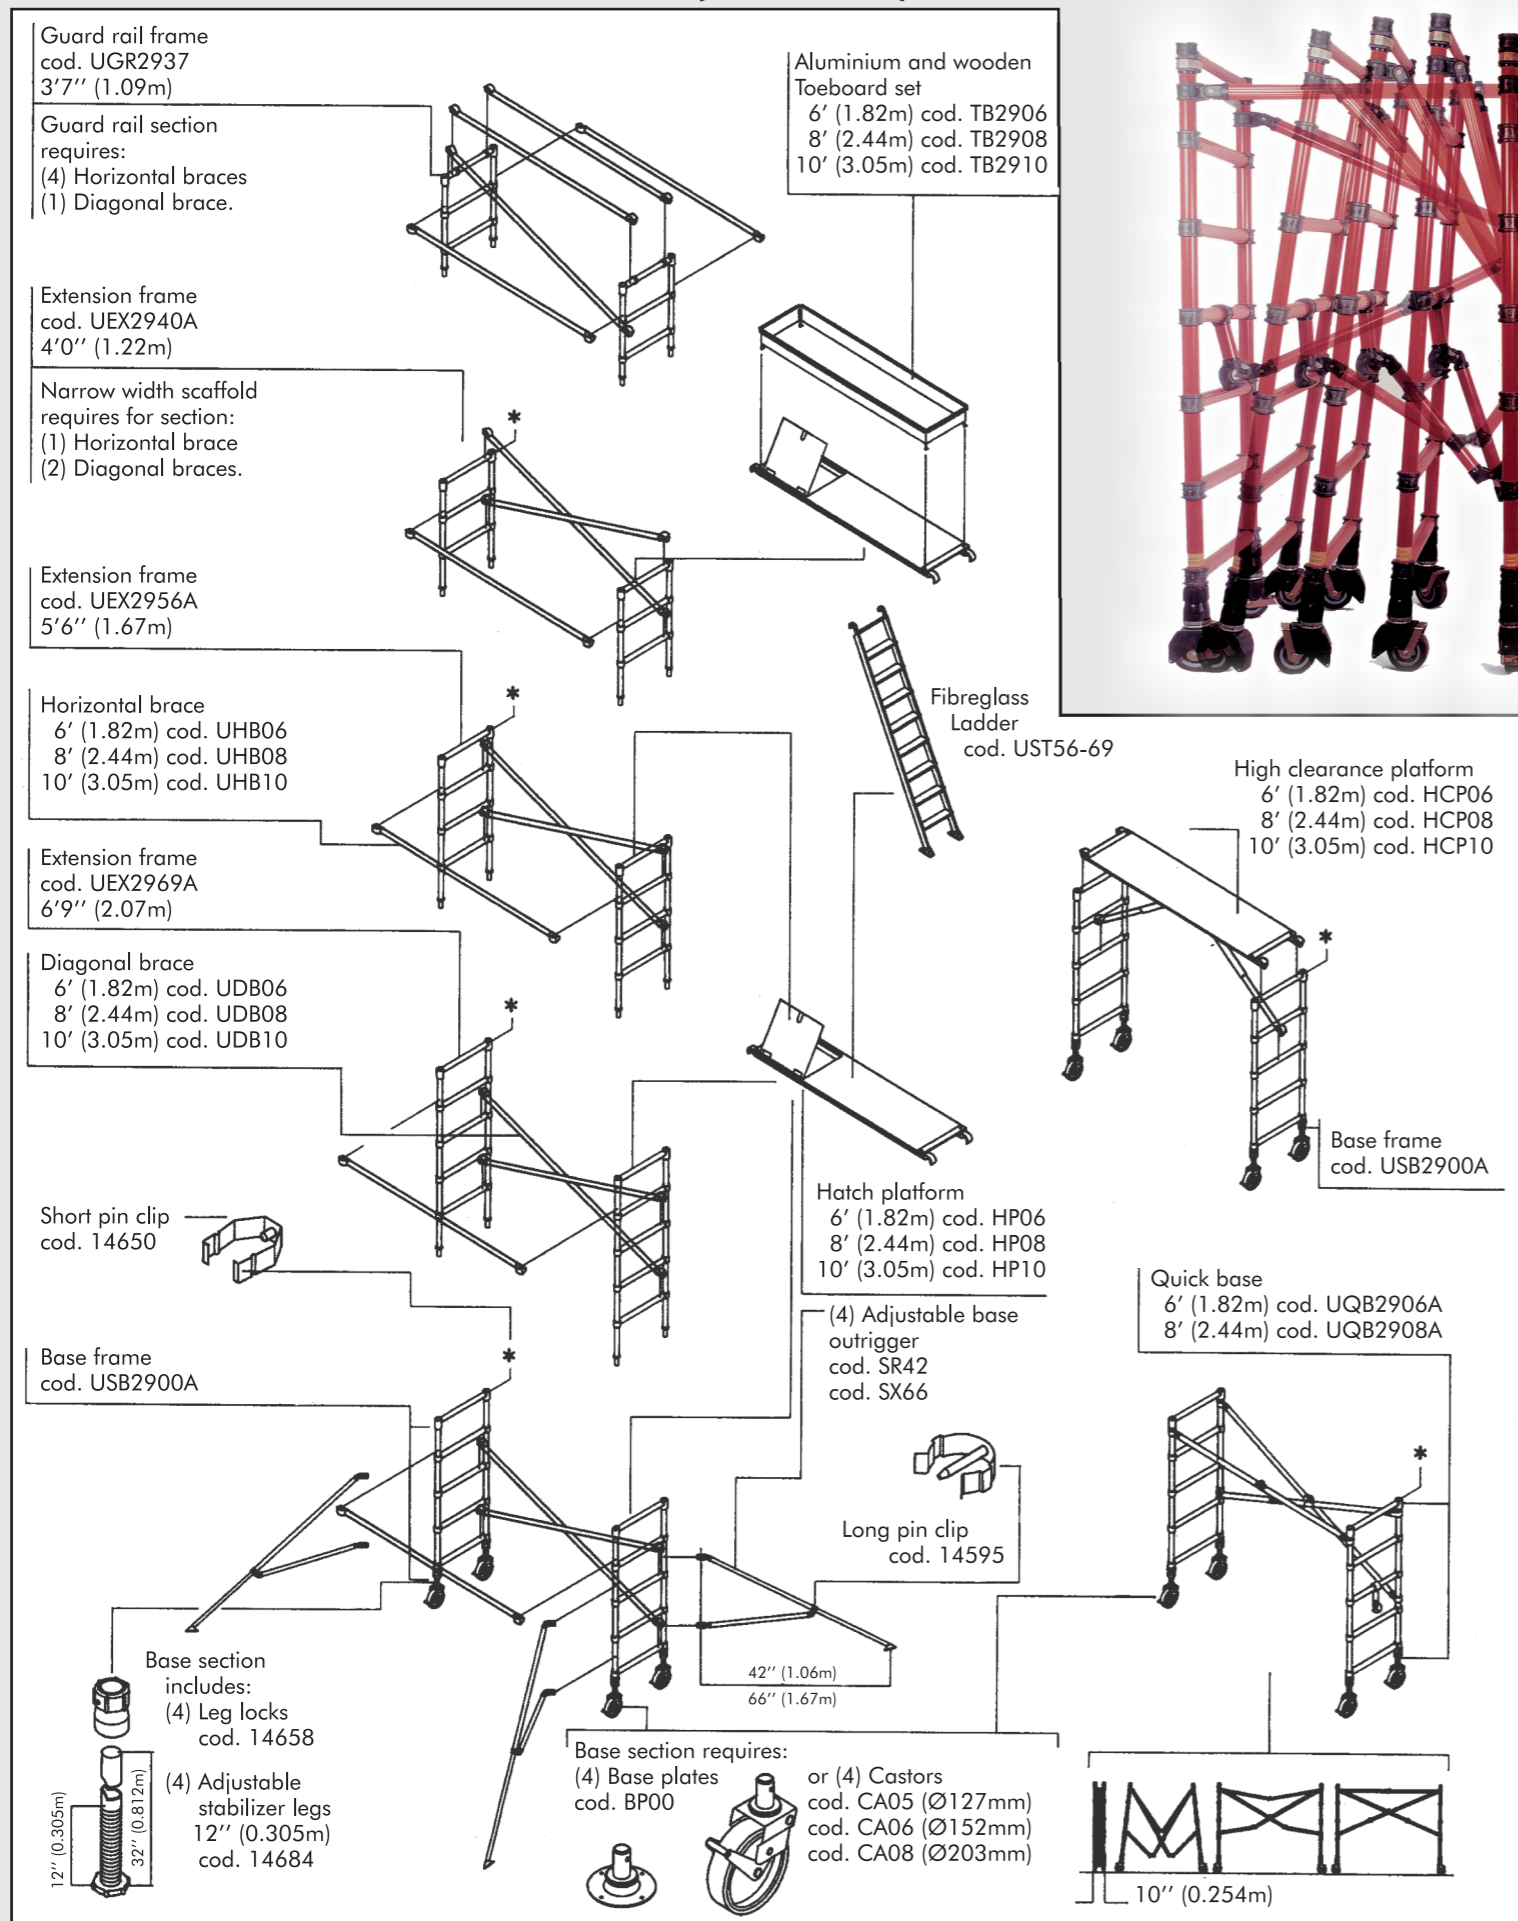

NARROW WIDTH 29" (0.736m)

DOUBLE WIDTH 54" (1.37m)

COUPLERS