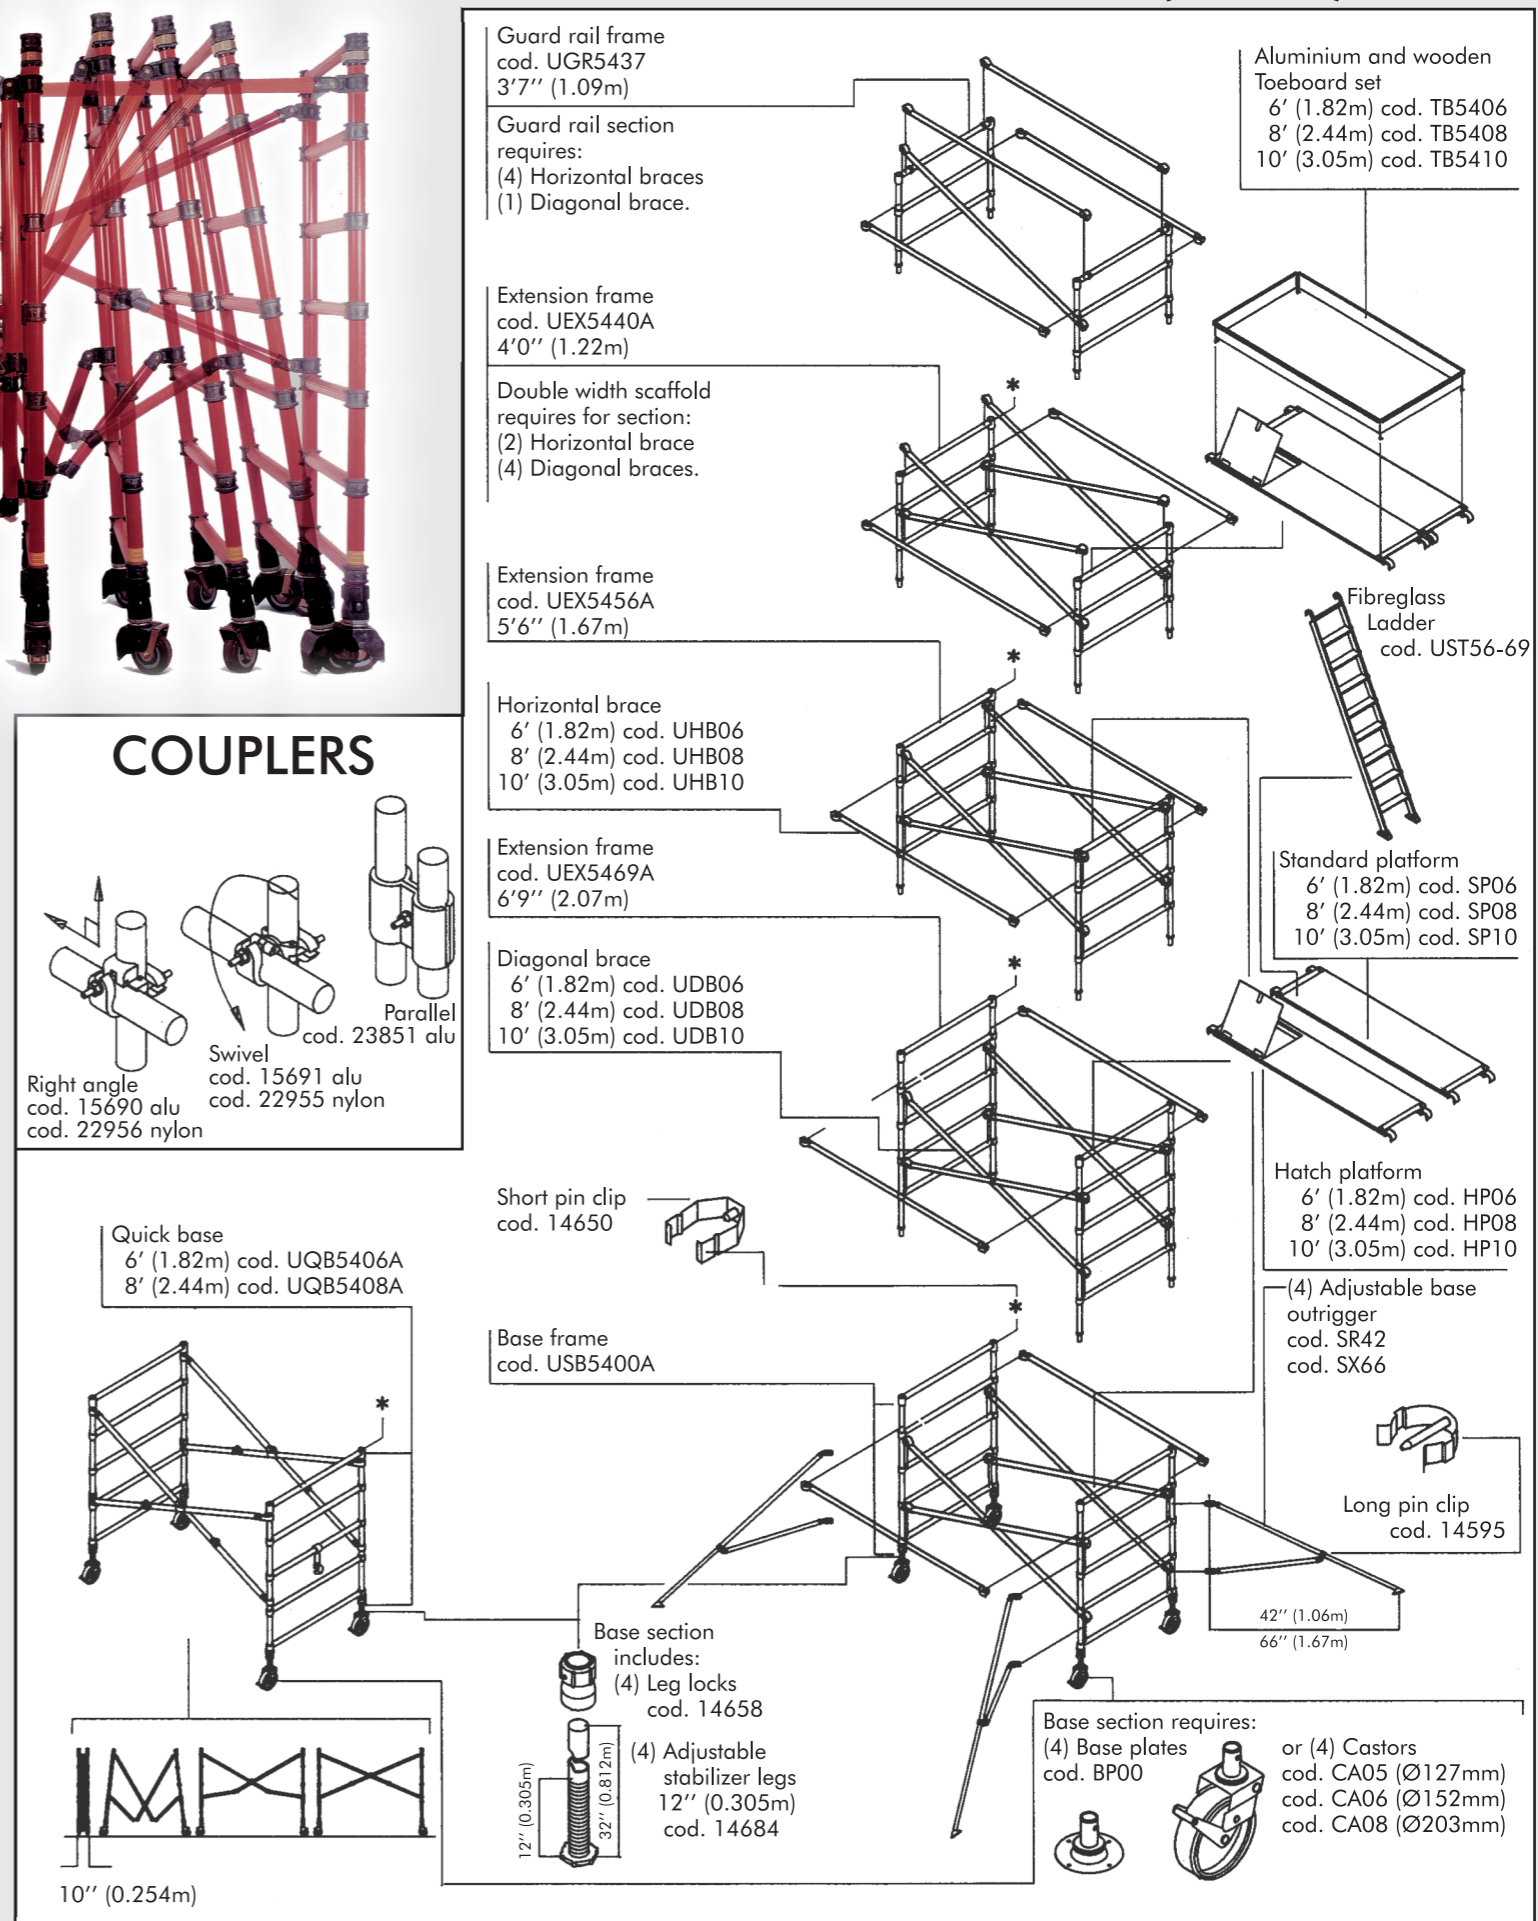

NARROW WIDTH 29" (0.736m)

DOUBLE WIDTH 54" (1.37m)

COUPLERS