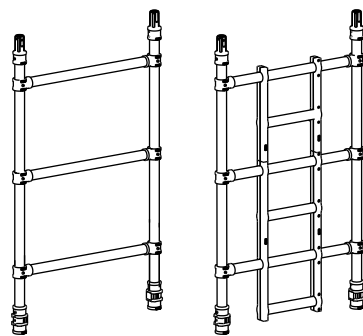

Narrow Frames 1,50m/3rung:

cod. UFR3359A

cod. UFR3359L