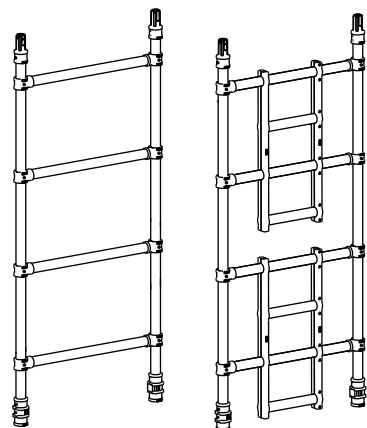

Narrow Frames 2,00m/4rung:

cod. UFR3379A

cod. UFR3379L