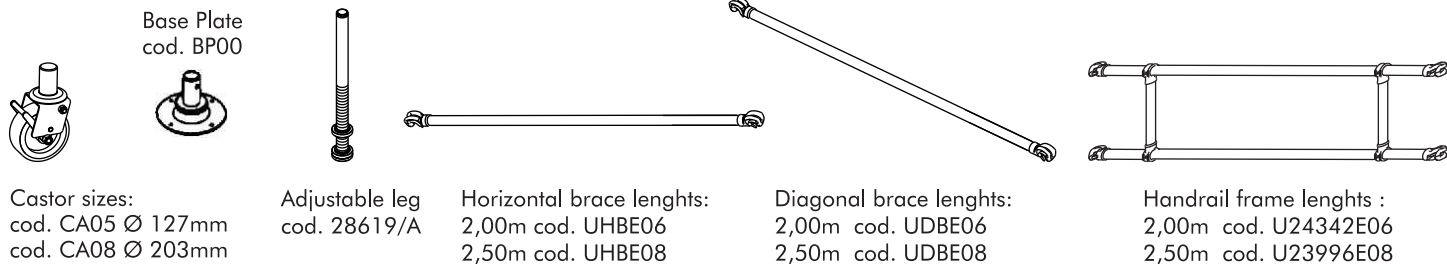

# PARTS AND CODES LIST

Castor sizes:  
cod. CA05 Ø 127mm  
cod. CA08 Ø 203mm

Adjustable leg  
cod. 28619/A

Horizontal brace lengths:  
2,00m cod. UHBE06  
2,50m cod. UHBE08

Diagonal brace lengths:  
2,00m cod. UDBE06  
2,50m cod. UDBE08

Handrail frame lengths :  
2,00m cod. U24342E06  
2,50m cod. U23996E08

## Double Frames 2,00m/4rung:

cod. UFR5779A

cod. UFR5779L