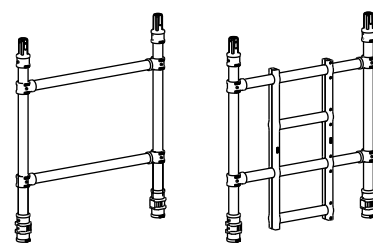

Narrow Frames 1,00m/2rung:

cod. UFR3339A

cod. UFR3339L