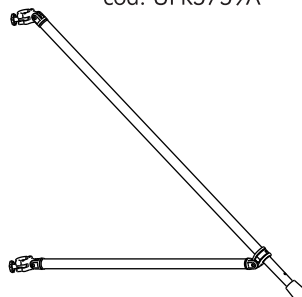

# PARTS AND CODES LIST

Castor sizes:  
cod. CA05 Ø 127mm  
cod. CA08 Ø 203mm

Adjustable leg  
cod. 28619/A

Horizontal brace lengths:  
2,00m cod. UHBE06  
2,50m cod. UHBE08

Diagonal brace lengths:  
2,00m cod. UDBE06  
2,50m cod. UDBE08

## Double Frames 1,50m/3rung:

cod. UFR5759A

cod. UFR5759L

## Double Frames 1,00m/2rung:

cod. UFR5739A

cod. UFR5739L

Large Outrigger  
cod. PSXE66 GRP

Medium Outrigger  
cod. PSRE42 GRP

Standard platform lengths:  
2,00m – cod. USPE06-61  
2,50m – cod. USPE08-61

Hatch platform lengths:  
2,00m – cod. UHPE06-61  
2,50m – cod. UHPE08-61

Narrow Toeboard lengths:  
2,00m cod. WTB2906-61  
2,50m cod. WTB2908-61

Double Toeboard lengths:  
2,00m cod. WTB5406-61  
2,50m cod. WTB5408-61